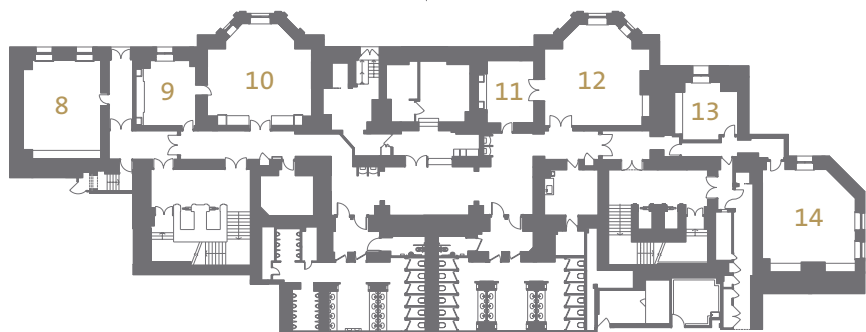

LOWER GROUND

1	The Mayfair	8	The Victoria
2	The Marylebone I and II	9	The Brougham
3	The Portland Foyer	10	The Barouche
4	Grand Ballroom	11	The Stanhope
5	Postillion	12	The Surrey
6	The Soho	13	The Clarence
7	The Fitzrovia I and II	14	The Phaeton